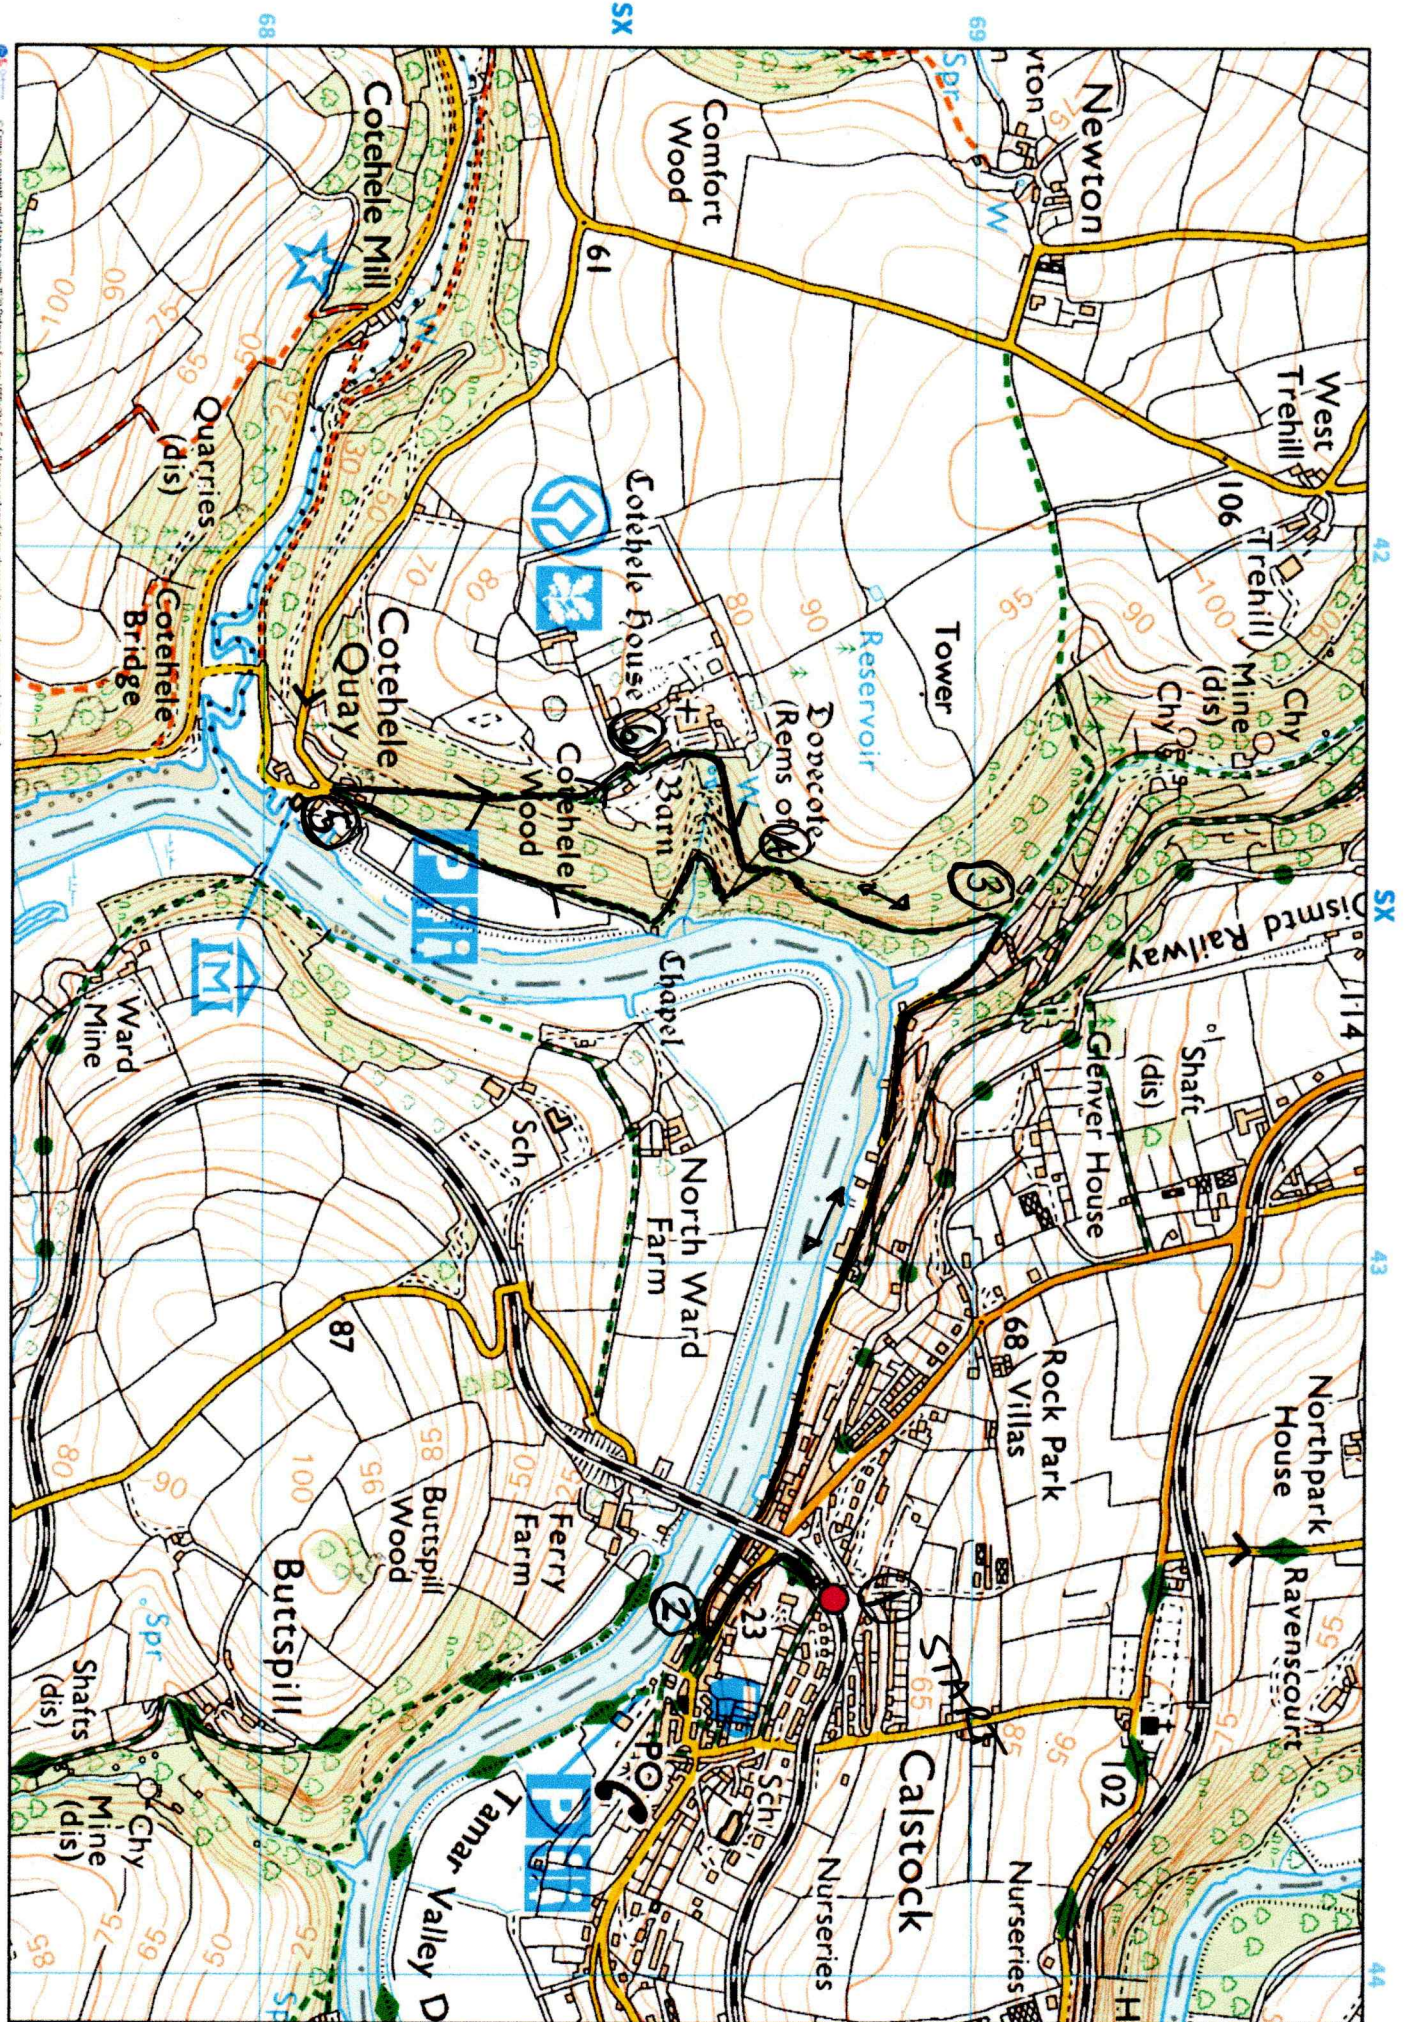

Walk 26 The River Tamar & Cotehele Quay