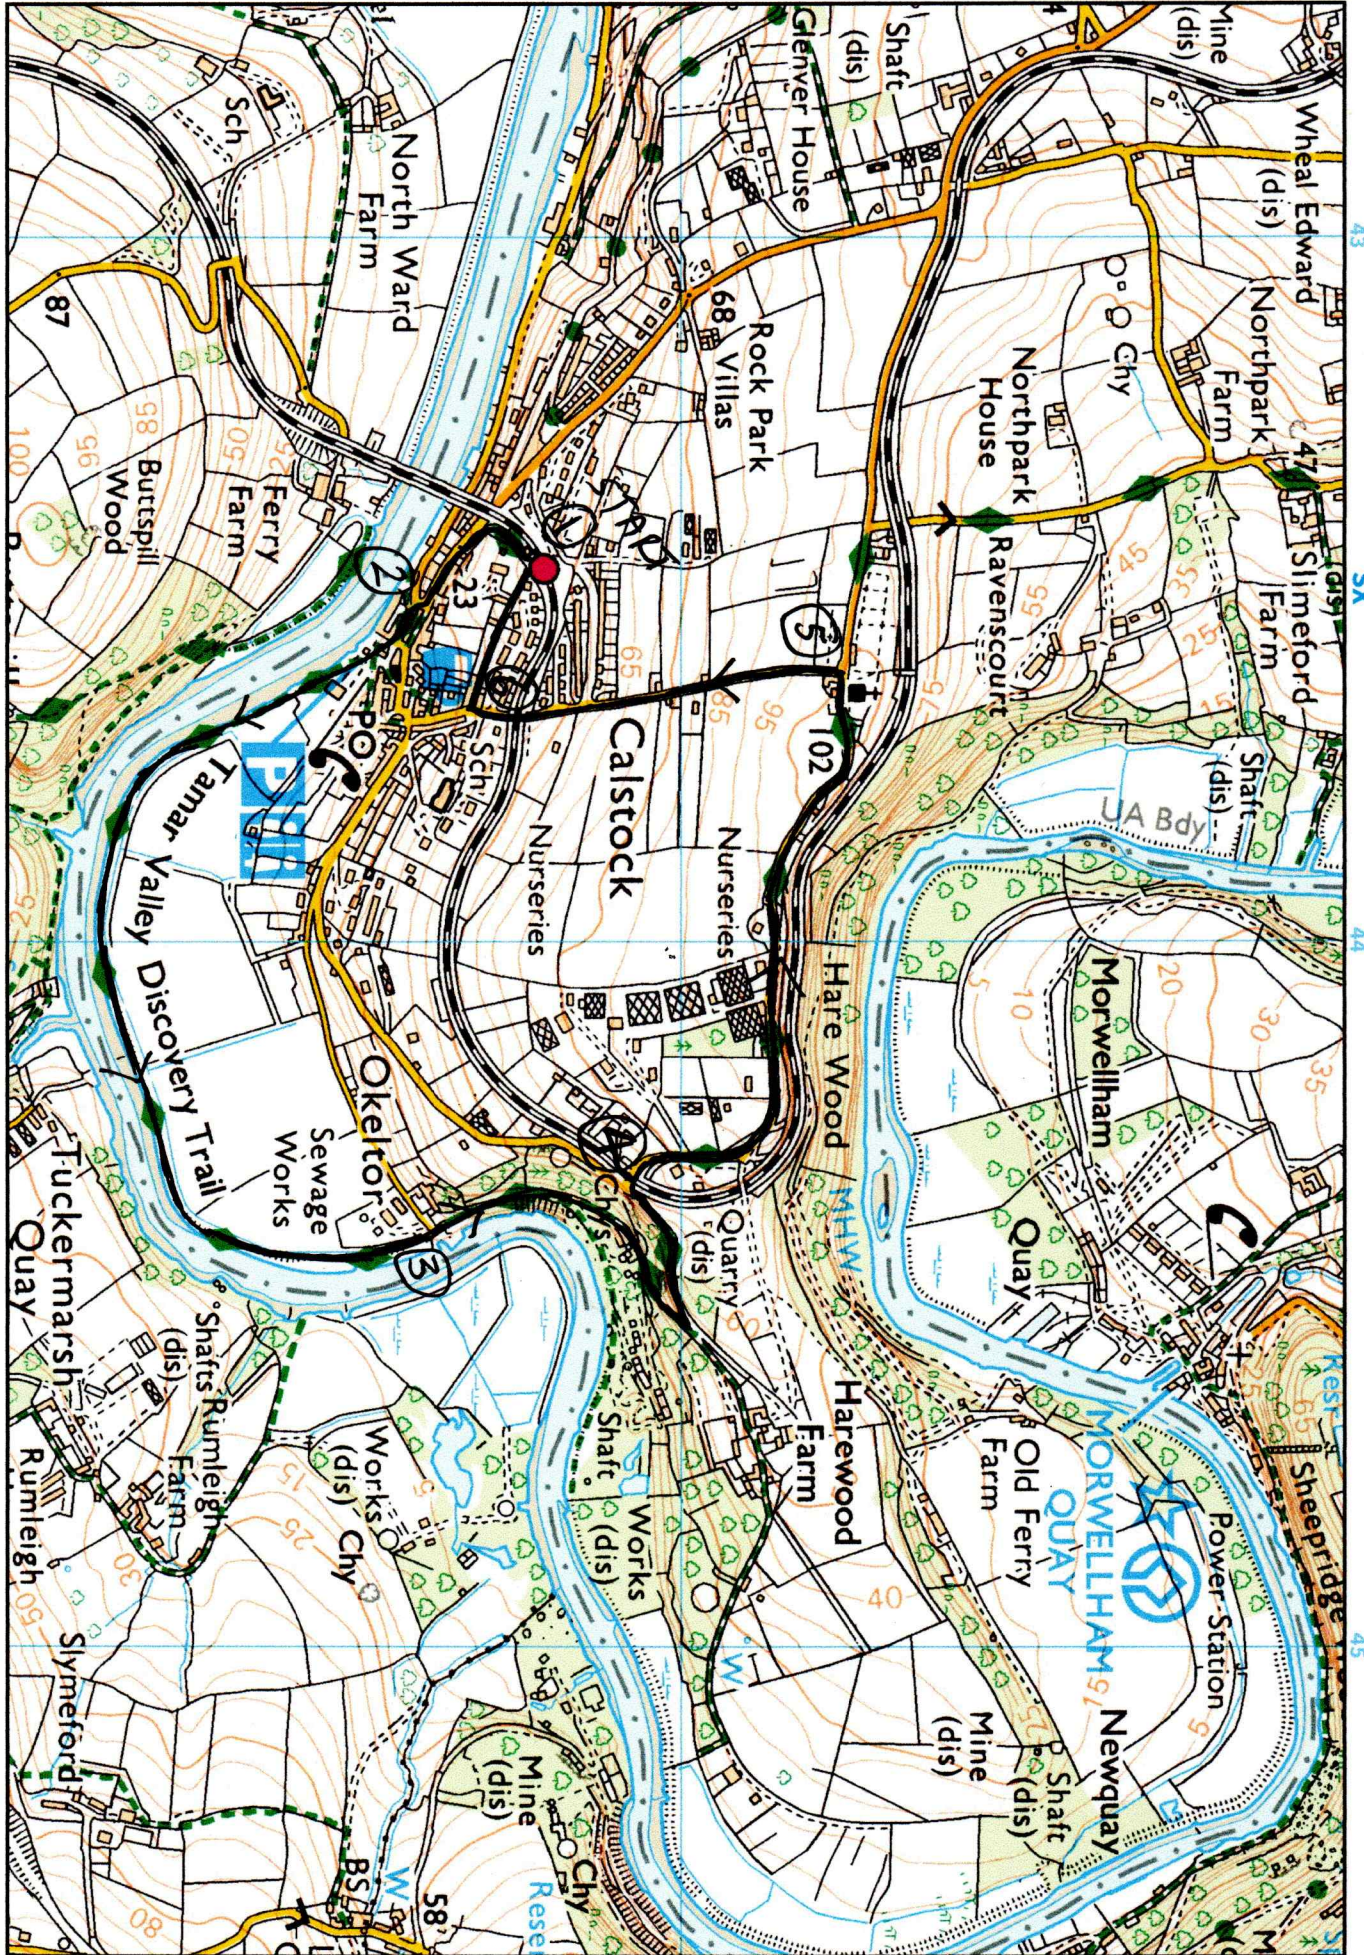

Walk 27 River Tamar & Okel Tor Mine